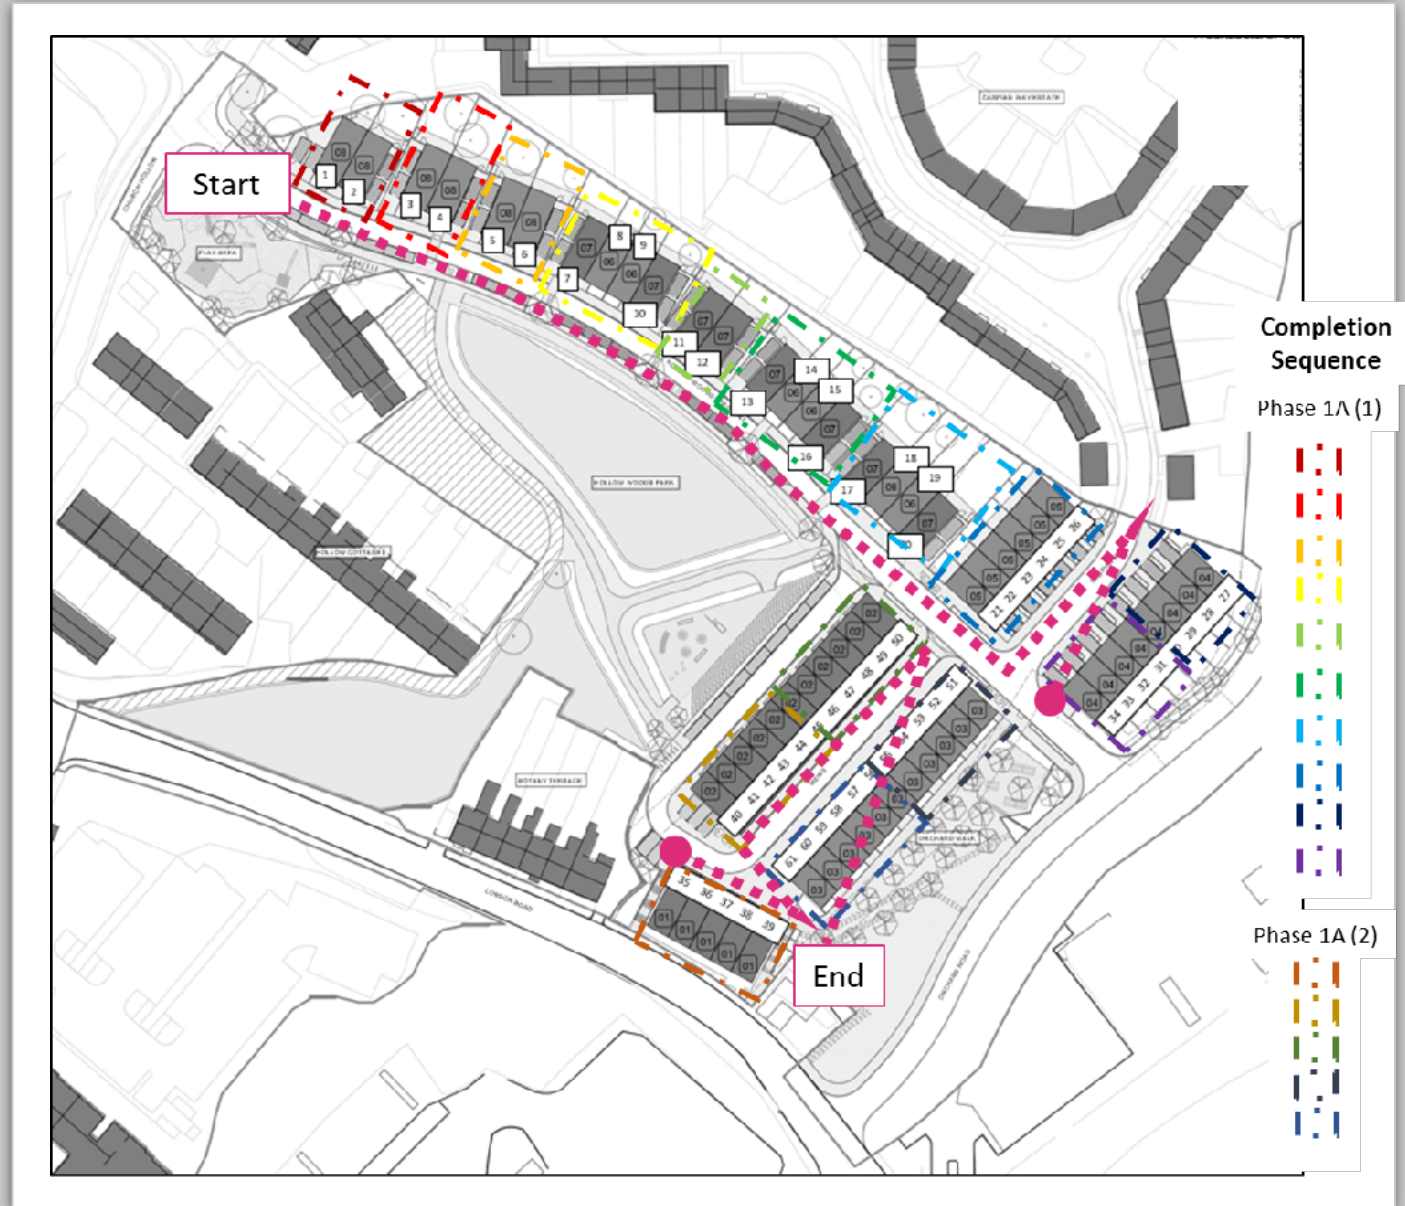

1A Programme & Scope

- ▶ Programme 17 weeks: 08.03.21 to 08.07.21
- ▶ Tree protection measures
- ▶ Deconstruction of Harlow Cottage
- ▶ Import of fill material
- ▶ Sheet Piling Works
- ▶ Handover to Swan for housebuilding of 61nr homes

Programme Timeline:

WEEKS 1 - 4:

- Site set up
- Hoarding erection
- Vegetation removal

WEEKS 5 - 11:

- Import Fill
- Sheet Piling

WEEKS 12 - FINISH:

- Get the ground ready for Swan for the building of new homes

19 Mar 2021 13:57:22

Hoarding Erection on London Road.

Q&A

Construction Programme

Keltbray finish: 08/07/2021
 Swan start: 12/07/2021
 Sales Office: 31/05/2022
 Plots 1-34 (PC): 10/01/2023
 Plots 35-61 (PC): 28/04/2023
 Completion: 28/04/2023